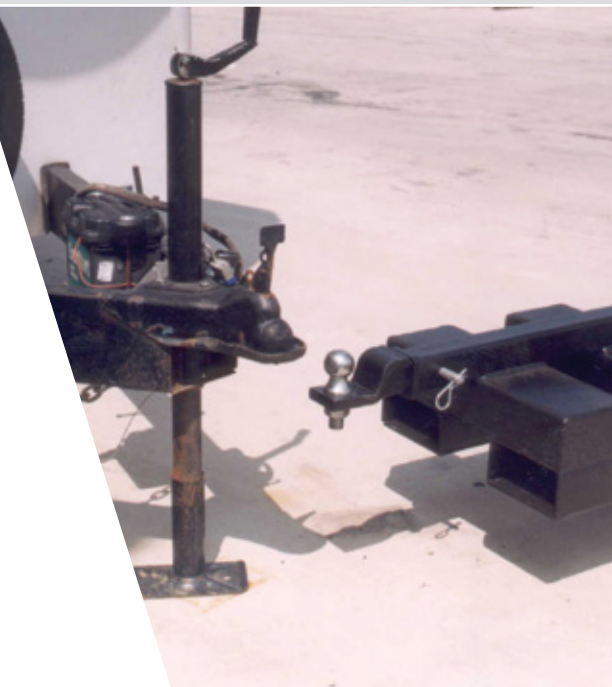

4101 Garland Drive Fort Worth TX 76117
Phone | 817-485-6073 Fax | 817-428-6008
USA & Canada Toll Free 800-541-1797

www.starindustries.com

Operating Manual and Safety
Information available online.