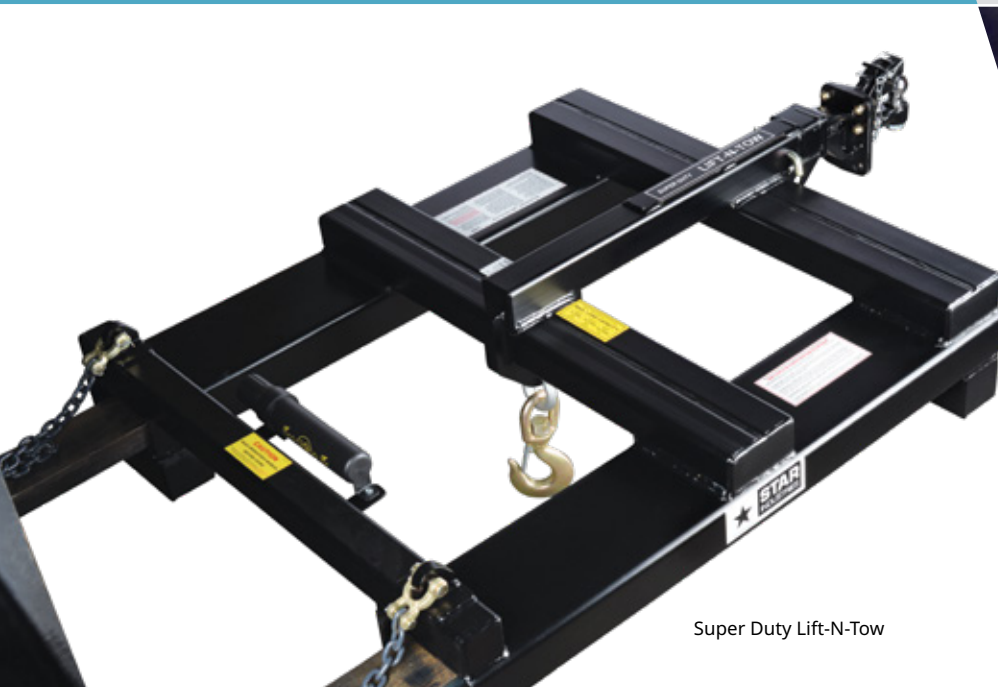

LIFT-N-TOW

Don't risk an OSHA citation. Star Industries Lift-N-Tow is the safe and easy way to lift, load and tow with your forklift. Simply slip over the forks and swap between ball, pintle and combination hitches to lift and tow all types of loads weighing up to a massive 10,000 lbs for the standard Lift-N-Tow, a massive 16,000 lbs towing weight for the Super Duty Lift-N-Tow and 30,000 lb with the Navy Lift-N-Tow.

- Universal 'slip on forks' style
- Easily swap between ball, pintle and combination hitches
- Rugged heavy-duty construction for increased durability and long life
- Includes convenient tool tray on 1390B

PRODUCT OPTIONS

SPECIFICATIONS

Model	Accepts forks	Max Lift Capacity on Swivel Hook	Max Lift Capacity on Receiver Jib	Max Gross Towing Weight	Weight (w/o Hitch Adaptor)	Fork Pocket Size	Center-to-center of Fork Opening	Pocket Ends
Lift-N-Tow 1390B	6" w x 2 3/4" thick	4,000 lbs	2,000 lbs	10,000 lbs	220 lbs	48" long x 6 3/4 x 3" ID	13 1/4"	Open
Super Duty Lift-N-Tow 1395B	8" w x 2 3/4" thick	10,000 lbs	3,000 lbs	16,000 lbs	400 lbs	48" long x 8 3/4 x 3" ID	34 3/4"	Open
Navy Lift-N-Tow 1396C	8" w x 2 3/4" thick	12,000 lb	6,000 lbs	30,000 lbs	505 lbs	48" long x 8 3/4 x 3" ID	34 3/4"	Open

Tool Tray

LIFT-N-TOW & HITCHES SOLD SEPARATELY

Adapter with 2" Ball
Model 1391

Adapter with Pintle Hitch
Model 1392/1394PH

Adapter with Combo Hitch
Model 1393/1394CH

HITCH ADAPTERS

Model	For Lift-N-Tow Model	Style of Adapter	Max Vertical Lift	Max Gross Towing Weight	Horizontal Center of Gravity	Weight (Adapter Only)
1391	1390B	2" Ball	600 lbs	10,000 lbs	28"	10 lbs
1392	1390B	Pintle	2,000 lbs	10,000 lbs	29"	15 lbs
1393	1390B	Combo	2,000 lbs	10,000 lbs	30"	20 lbs
1394PH	1395B	Pintle	3,000 lbs	16,000 lbs	29"	21 lbs
1394CH	1395B	Combo	3,000 lbs	16,000 lbs	30"	25 lbs