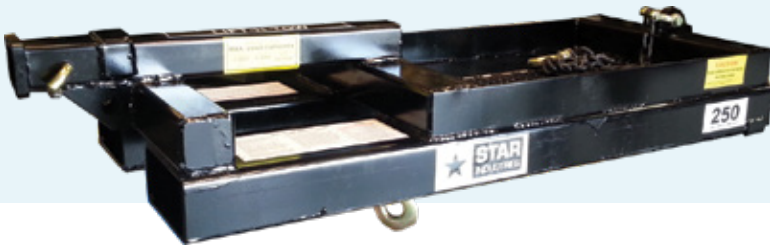

PRODUCT OPTIONS

SPECIFICATIONS

Model	Accepts forks	Max Lift Capacity on Swivel Hook	Max Lift Capacity on Receiver Jib	Max Gross Towing Weight	Weight (w/o Hitch Adaptor)	Fork Pocket Size	Center-to-center of Fork Opening	Pocket Ends
Lift-N-Tow 1390B	6" w x 2 3/4" thick	4,000 lbs	2,000 lbs	10,000 lbs	220 lbs	48" long x 6 3/4 x 3" ID	13 1/4"	Open
Super Duty Lift-N-Tow 1395B	8" w x 2 3/4" thick	10,000 lbs	3,000 lbs	16,000 lbs	400 lbs	48" long x 8 3/4 x 3" ID	34 3/4"	Open
Navy Lift-N-Tow 1396C	8" w x 2 3/4" thick	12,000 lb	6,000 lbs	30,000 lbs	505 lbs	48" long x 8 3/4 x 3" ID	34 3/4"	Open