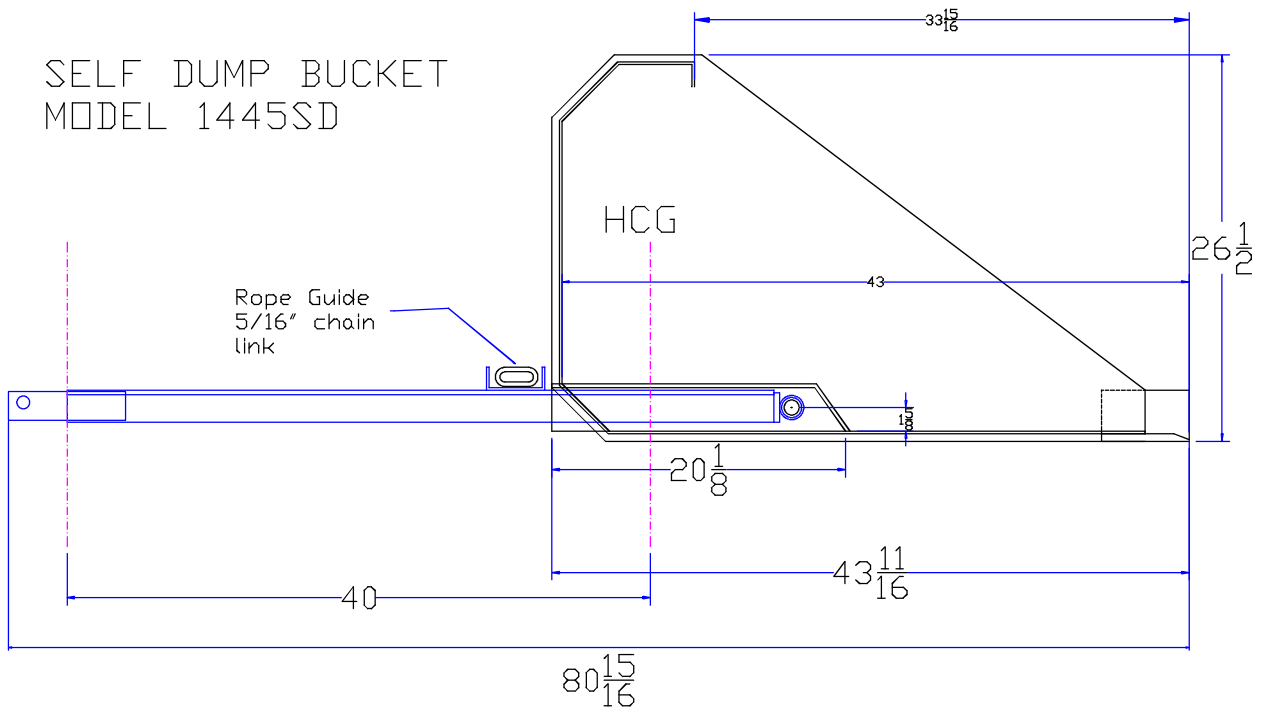

SELF DUMP BUCKET  
MODEL 1445SD

SECTION

45  
INSIDE DIMENSION

FRONT VIEW

Star Industries  
Self Dump Bucket  
1/2 cuyd capacity  
Drawn 8/29/02 PK  
Page 1 of 9