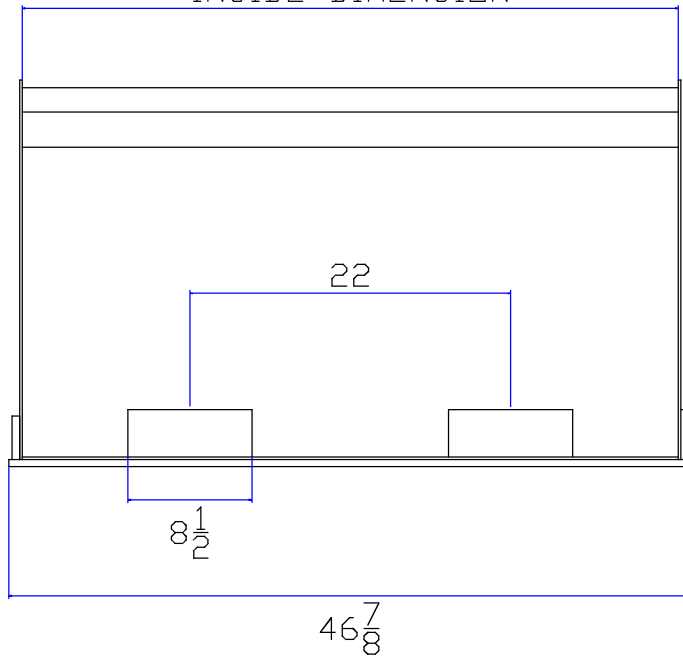

SELF DUMP BUCKET  
MODEL 1445SD

SECTION

45  
INSIDE DIMENSION

FRONT VIEW

Star Industries  
Self Dump Bucket  
1/2 cuyd capacity  
Drawn 8/29/02 PK  
Page 1 of 9