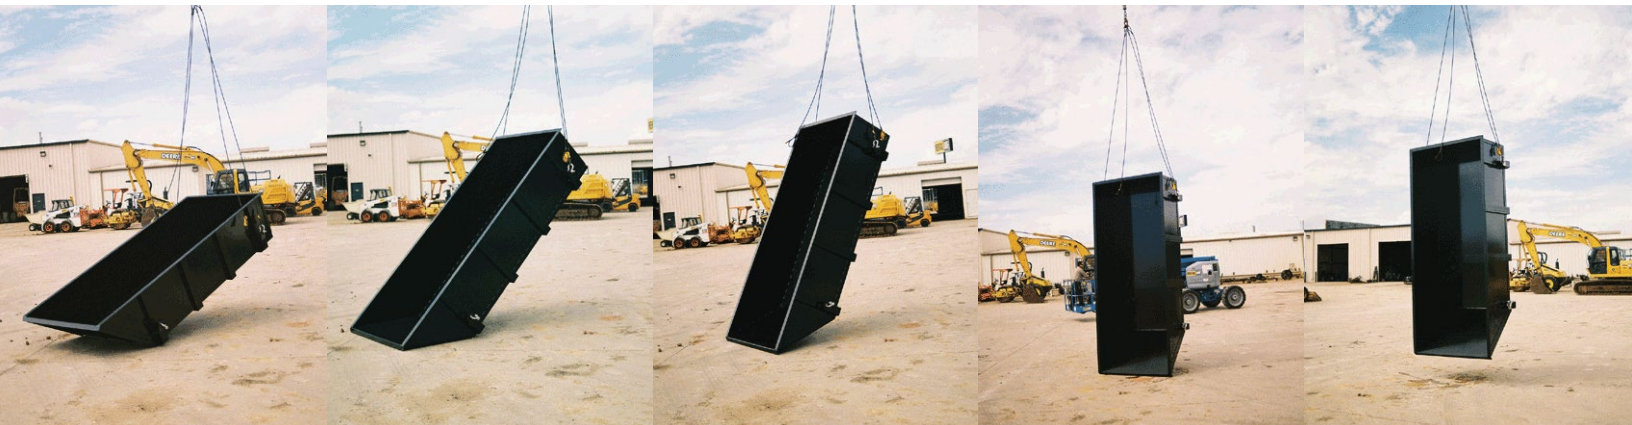

# TRASH SKIPS

The Star Industries Crane Trash Skip has plenty of capacity to handle almost any kind of trash or bulk material. Designed to be hoisted with a set of 10ft or longer cable straps it's a safe and easy way to remove 'tear off' and other construction refuse from roofs and decks.

- Constructed from heavy steel and reinforced at all stress points for long life
- Sloped skip end makes it safe and easy to discharge the load
- Available in capacities ranging from 5,000 lbs to 13,000 lbs

## FEATURES

- ➔ Heavy 3/16" steel plate construction
- ➔ Strong 1/4" angle reinforces top edge and corners
- ➔ Rugged channel reinforces sides and bottom
- ➔ Available in six models with weight capacity up to 13,000 lbs
- ➔ Sloped skip end for easy load discharging
- ➔ Fork risers available for larger sizes
- ➔ Fork pockets available for 1446B & 1447B

To dump the skip, the two forward slings are disconnected from the lifting eyes with the lifting line slack. The skip is then lifted with the rear slings still connected, effectively dumping the load from the sloped end.