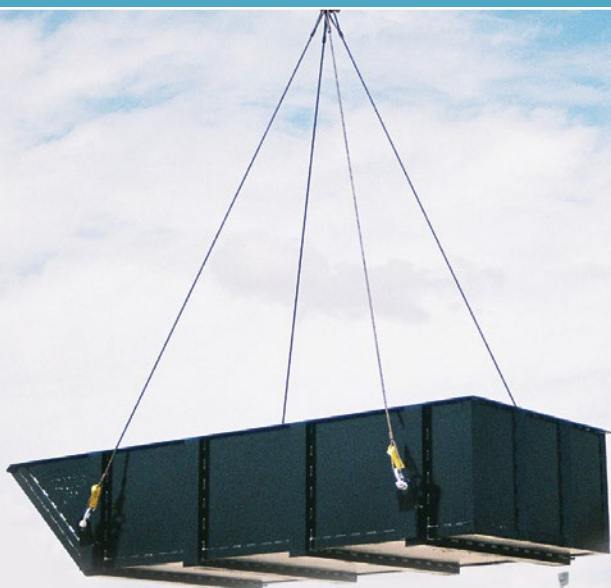

# TRASH SKIPS

The Star Industries Crane Trash Skip has plenty of capacity to handle almost any kind of trash or bulk material. Designed to be hoisted with a set of 10ft or longer cable straps it's a safe and easy way to remove 'tear off' and other construction refuse from roofs and decks.

- Constructed from heavy steel and reinforced at all stress points for long life
- Sloped skip end makes it safe and easy to discharge the load
- Available in capacities ranging from 5,000 lbs to 13,000 lbs

## FEATURES

- ➔ Heavy 3/16" steel plate construction
- ➔ Strong 1/4" angle reinforces top edge and corners
- ➔ Rugged channel reinforces sides and bottom
- ➔ Available in six models with weight capacity up to 13,000 lbs
- ➔ Sloped skip end for easy load discharging
- ➔ Fork risers available for larger sizes
- ➔ Fork pockets available for 1446B & 1447B

To dump the skip, the two forward slings are disconnected from the lifting eyes with the lifting line slack. The skip is then lifted with the rear slings still connected, effectively dumping the load from the sloped end.